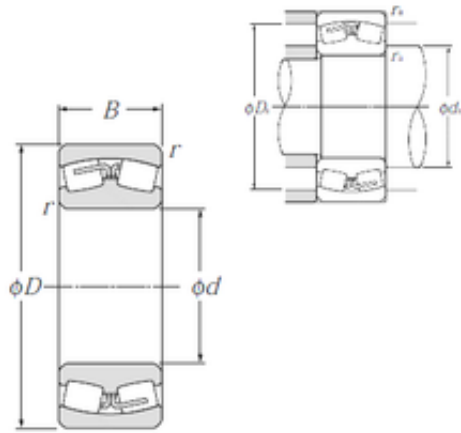

China 6206 Bearing Supplier

23932 NTN Spherical Roller Bearings

Bearing No. 23932

Size	160x220x45 mm
Bore Diameter	160 mm
Outer Diameter	220 mm
Width	45 mm
d	160 mm
D	220 mm
B	45 mm
C	45 mm
r min.	2 mm
da min.	170 mm
Da max.	210 mm
ra max.	2 mm
Weight	5,5 Kg
Basic dynamic load rating (C)	320 kN
Basic static load rating (C0)	610 kN
(Grease) Lubrication Speed	1 500 r/min
(Oil) Lubrication Speed	2 000 r/min
Calculation factor (e)	0,18
Calculation factor (Y0)	3,61
Calculation factor (Y1)	3,69

23932 Bearing 2D drawings and 3D CAD models