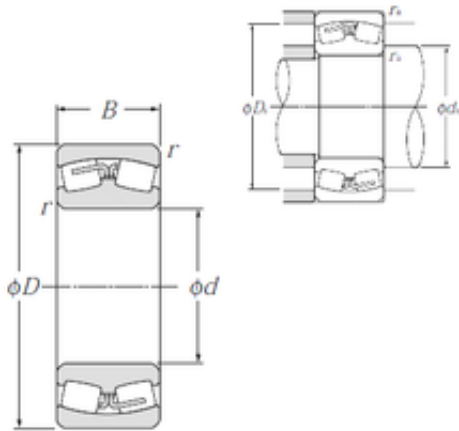

### 23032B NTN Spherical Roller Bearings

23032B Bearing 2D drawings and 3D CAD models

Bearing No. 23032B

Size	160x240x60 mm
Bore Diameter	160 mm
Outer Diameter	240 mm
Width	60 mm
d	160 mm
D	240 mm
B	60 mm
C	60 mm
r min.	2,1 mm
da min.	172 mm
Da max.	228 mm
ra max.	2 mm
Weight	9,42 Kg
Basic dynamic load rating (C)	505 kN
Basic static load rating (C0)	885 kN
(Grease) Lubrication Speed	1 500 r/min
(Oil) Lubrication Speed	1 900 r/min
Calculation factor (e)	0,25
Calculation factor (Y0)	2,68
Calculation factor (Y1)	2,74
Category	Bearings
Inventory	0.0
Manufacturer Name	NTN
Minimum Buy Quantity	N/A
Weight / Kilogram	0
Product Group	B04311