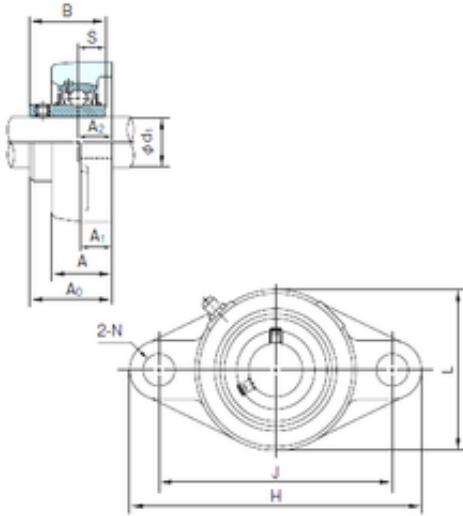

China 6206 Bearing Supplier

UCFL203 UCFL308 UCFL210 UCFL 204-12
UCFL 205-14 Pillow Block Bearing NSK NTN
SKF Timken Koyo NACHI

Bearing No. UCFL203

Bore Diameter	17 mm
d1	17 mm
A0	33.3 mm
A	25.5 mm
A1	12 mm
B	31 mm
H	113 mm
J	90 mm
L	60 mm
L1	66 mm
N	12 mm
S	12.7 mm
Bolt (G)	M10
A2	15 mm
Category	Bearings
Inventory	0.0
Manufacturer Name	NACHI
Minimum Buy Quantity	N/A
Weight / Kilogram	0
Product Group	M06110

UCFL203 Bearing 2D drawings and 3D CAD models